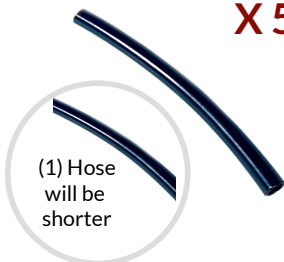

SKU: BS_K0072

X 1

Water Tank Connector
to Water Hose

SKU: HRT-01-C-R1

X 12

SKU: NPA-01

X 4

Nipple Water Pipe 96cm
3 nipple T ending

SKU: NPD-P-95-3N-T-K

X 5

External Hose - Fits
CB40/GL40/TYK/KYK

SKU: HRT-01-15-E

X 1

End Connector
Fits Water Hose

SKU: HRT-01-C-E

X 4