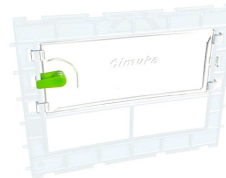

Front Door
CB25

SKU: BS_K0051

X 3