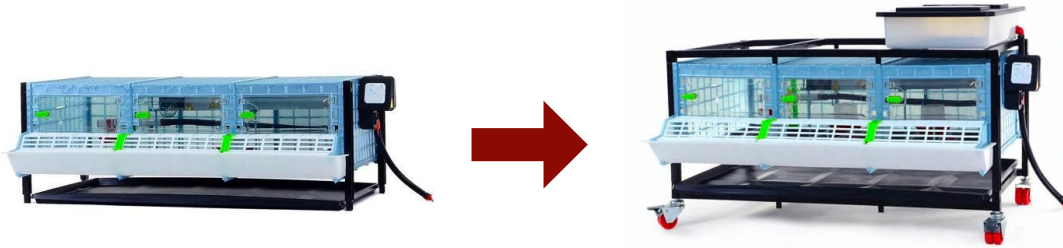

Parts Needed To Convert To Full Layer

CB25-03-TA

CB25-03-1K

Conversion Kit Parts Sold Separately

X 1

Water Tank 8Lt.

SKU: BS_K0022

X 1

Lid - Fits Water Tank
(8 & 20 liter)

SKU: BS_K0072

X 1

Water Tank Connector
to Water Hose

SKU: HRT-01-C-R1

X 1

External Hose - Fits
CB25/GL25/BYK

SKU: HRT-01-9.5-E

X 1

Top Frame

SKU: BS_K0044

X 1

Bottom Frame

SKU: BS_K0043

X 2

Rolling Whell

SKU: SA_M0009

X 2

Rolling Wheel with Lock

SKU: SA_M0008

Need More Help?
07477 550 230
sales@crescentquail.co.uk