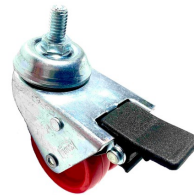

SKU: BS_K0011

X 4

Aluminum Rod

SKU: ALO24

X 8

Molly for Comfortplast
Cage Systems

SKU: HRT-01-C-E

X 8

Screw for Comfortplast
Cage Systems

SKU: VD078

X 2

Rolling Wheel

SKU: SA_M0009

X 2

Rolling Wheel with Lock

SKU: SA_M0008

UPGRADE
(Sold Separately)

Water Tank 20Lt.
With float Valve

SKU: BS_K0022

Need More Help?
07477 550 230
sales@crescentquail.co.uk